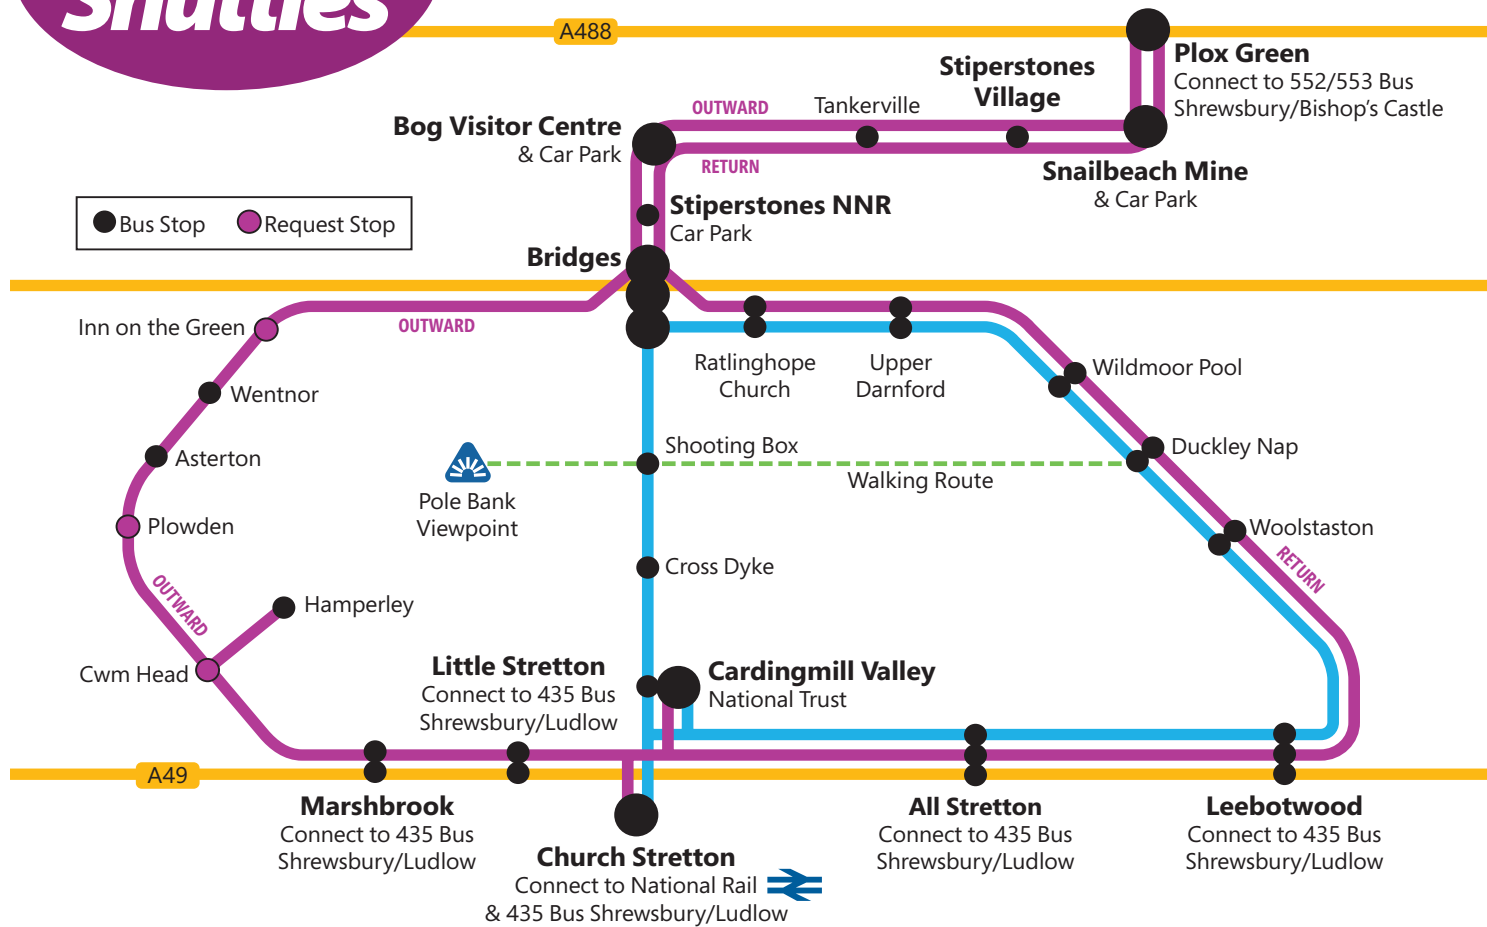

Shropshire Hills Shuttle

Saturdays & Sundays 27th May – 8th October 2023

Bus Route A: Round the Mynd Shuttle

OUTWARD: All Stretton – Church Stretton – Long Mynd (south) – Bridges – Stiperstones – Plox Green

Bus Route A: Round the Mynd Shuttle

RETURN: Plox Green – Stiperstones – Bridges – Long Mynd North – All Stretton – Church Stretton

Plox Green	11:45	16:15
Snailbeach	11:48	16:18
Stiperstones Village	11:52	16:22
Pennerley	11:56	16:26
The Bog	11:58	16:28
Stiperstones NNR Car Park	12:01	16:31
Bridges Pub	12:15	16:45
Ratlinghope Brow Farm Campsite	12:18	16:48
Duckley Nap (Long Mynd)	12:25	16:55
Woolstaston	12:30	17:00
Leebotwood (Plough Inn)	12:35	17:05
All Stretton	12:40	17:10
Church Stretton Carding Mill Valley	12:45	17:15

Bus Route B: Cross Mynd Shuttle

Church Stretton – Bridges

Carding Mill Valley	13:25
Church Stretton Beaumont Road	13:30
Church Stretton Railway Station	13:33
Burway Cattle Grid	13:36
Cross Dyke Car Park	13:39
Shooting Box	13:42
Ratlinghope Junction (Brow Farm)	13:48
Bridges Pub	14:00
Ratlinghope Brow Farm Campsite	14:02
Duckley Nap (Long Mynd)	14:05
Woolstaston	14:10
Leebotwood (Plough Inn)	14:15
All Stretton	14:20
Church Stretton Carding Mill Valley	14:25

* Note - Connecting 435 at Beaumont Road at 10:08
The driver will wait for the 435 to arrive on Beaumont Road
If the bus has left, you can flag it down on Sandford Ave or Shrewsbury Road crossroad as it returns from the station.